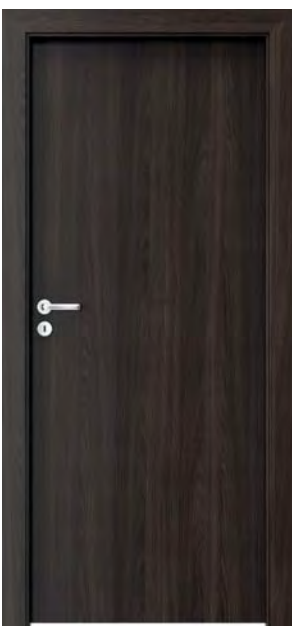

VERTE BASIC, VERTE BASIC PLUS

LARGE LIGHT AND SMALL LIGHT MODELS, OAK MONACO 1

SOLID
OAK MONACO 3

SMALL LIGHT
OAK MONACO 3

LARGE LIGHT
OAK MONACO 3

LIFT
OAK MONACO 3

LAQUERED BOARD (VERTE BASIC)

DECOR VENEER (VERTE BASIC PLUS)

MODERN FRAME PROFILE
VERTE BASIC PLUS

CLASSIC FRAME PROFILE
VERTE BASIC

TRIO
OAK MONACO 3

BATHROOM
WALNUT

SASH
WALNUT