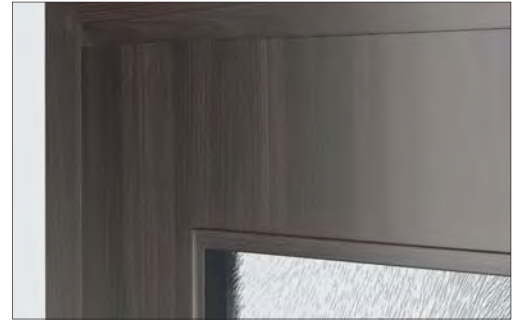

VERTE BASIC, VERTE BASIC PLUS

LARGE LIGHT AND SMALL LIGHT MODELS, OAK MONACO 1

SOLID
OAK MONACO 3

SMALL LIGHT
OAK MONACO 3

LARGE LIGHT
OAK MONACO 3

LIFT
OAK MONACO 3

LAQUERED BOARD (VERTE BASIC)

DECOR VENEER (VERTE BASIC PLUS)

MODERN FRAME PROFILE
VERTE BASIC PLUS

CLASSIC FRAME PROFILE
VERTE BASIC

TRIO
OAK MONACO 3

BATHROOM
WALNUT

SASH
WALNUT