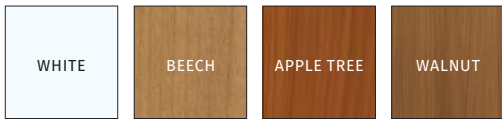

VERTE BASIC, VERTE BASIC PLUS

LARGE LIGHT AND SMALL LIGHT MODELS, OAK MONACO 1

SOLID
OAK MONACO 3

SMALL LIGHT
OAK MONACO 3

LARGE LIGHT
OAK MONACO 3

LIFT
OAK MONACO 3

LAQUERED BOARD (VERTE BASIC)

DECOR VENEER (VERTE BASIC PLUS)

MODERN FRAME PROFILE
VERTE BASIC PLUS

CLASSIC FRAME PROFILE
VERTE BASIC

TRIO
OAK MONACO 3

BATHROOM
WALNUT

SASH
WALNUT