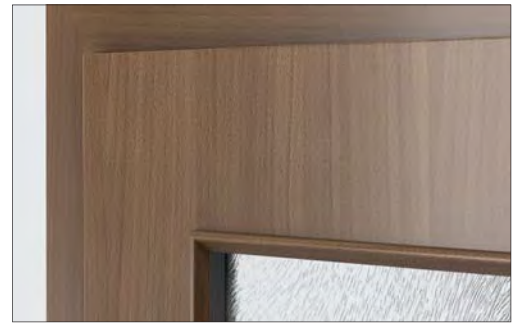

VERTE BASIC, VERTE BASIC PLUS

LARGE LIGHT AND SMALL LIGHT MODELS, OAK MONACO 1

SOLID
OAK MONACO 3

SMALL LIGHT
OAK MONACO 3

LARGE LIGHT
OAK MONACO 3

LIFT
OAK MONACO 3

LAQUERED BOARD (VERTE BASIC)

DECOR VENEER (VERTE BASIC PLUS)

MODERN FRAME PROFILE
VERTE BASIC PLUS

CLASSIC FRAME PROFILE
VERTE BASIC

TRIO
OAK MONACO 3

BATHROOM
WALNUT

SASH
WALNUT